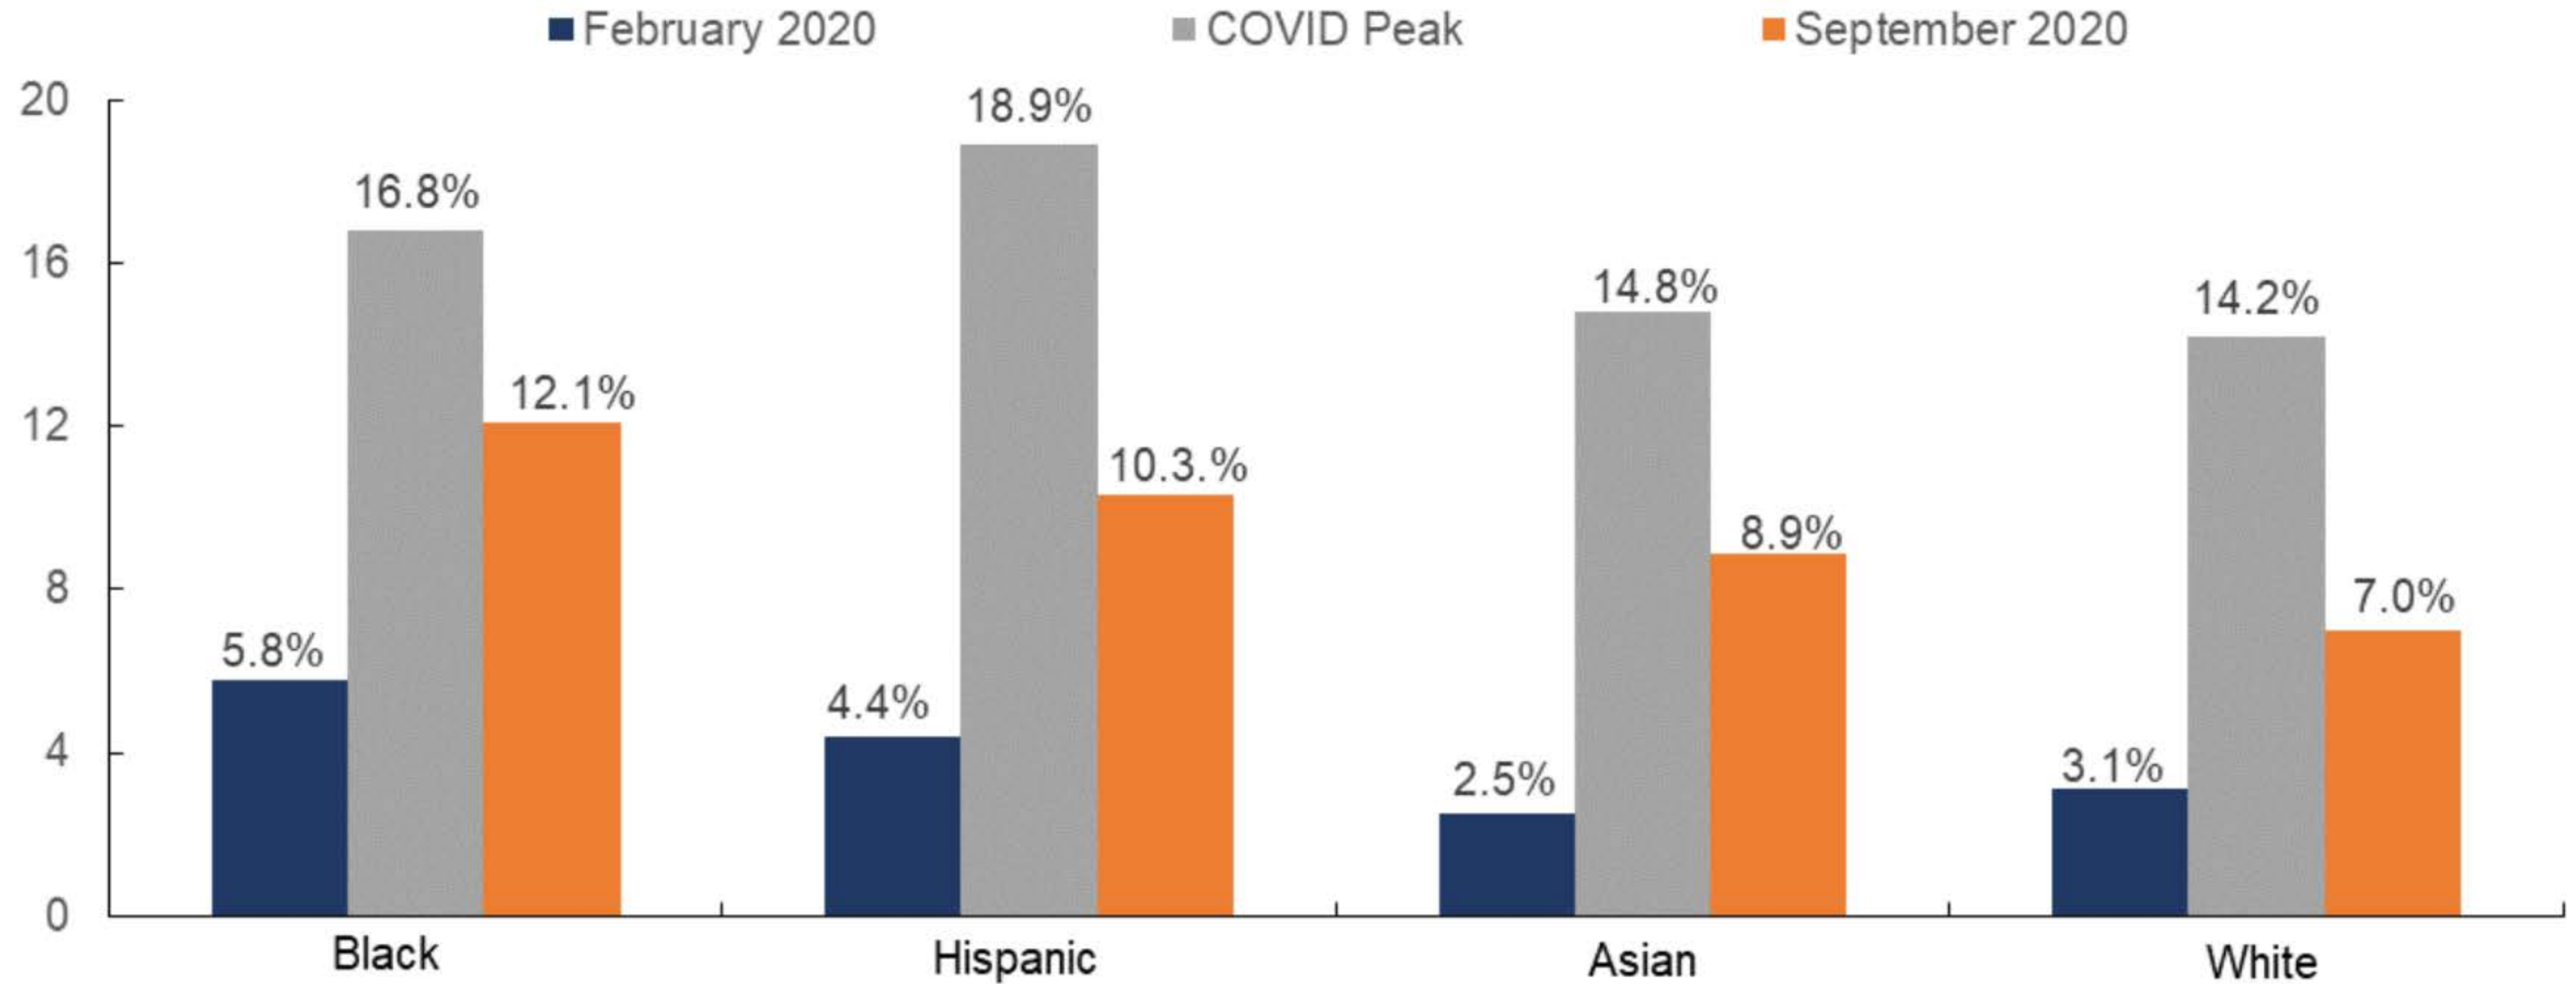

Severe Racial Disparities in Unemployment Persist

Black Unemployment is 1.7x Higher Than White Unemployment

Percent

Source: Bureau of Labor Statistics